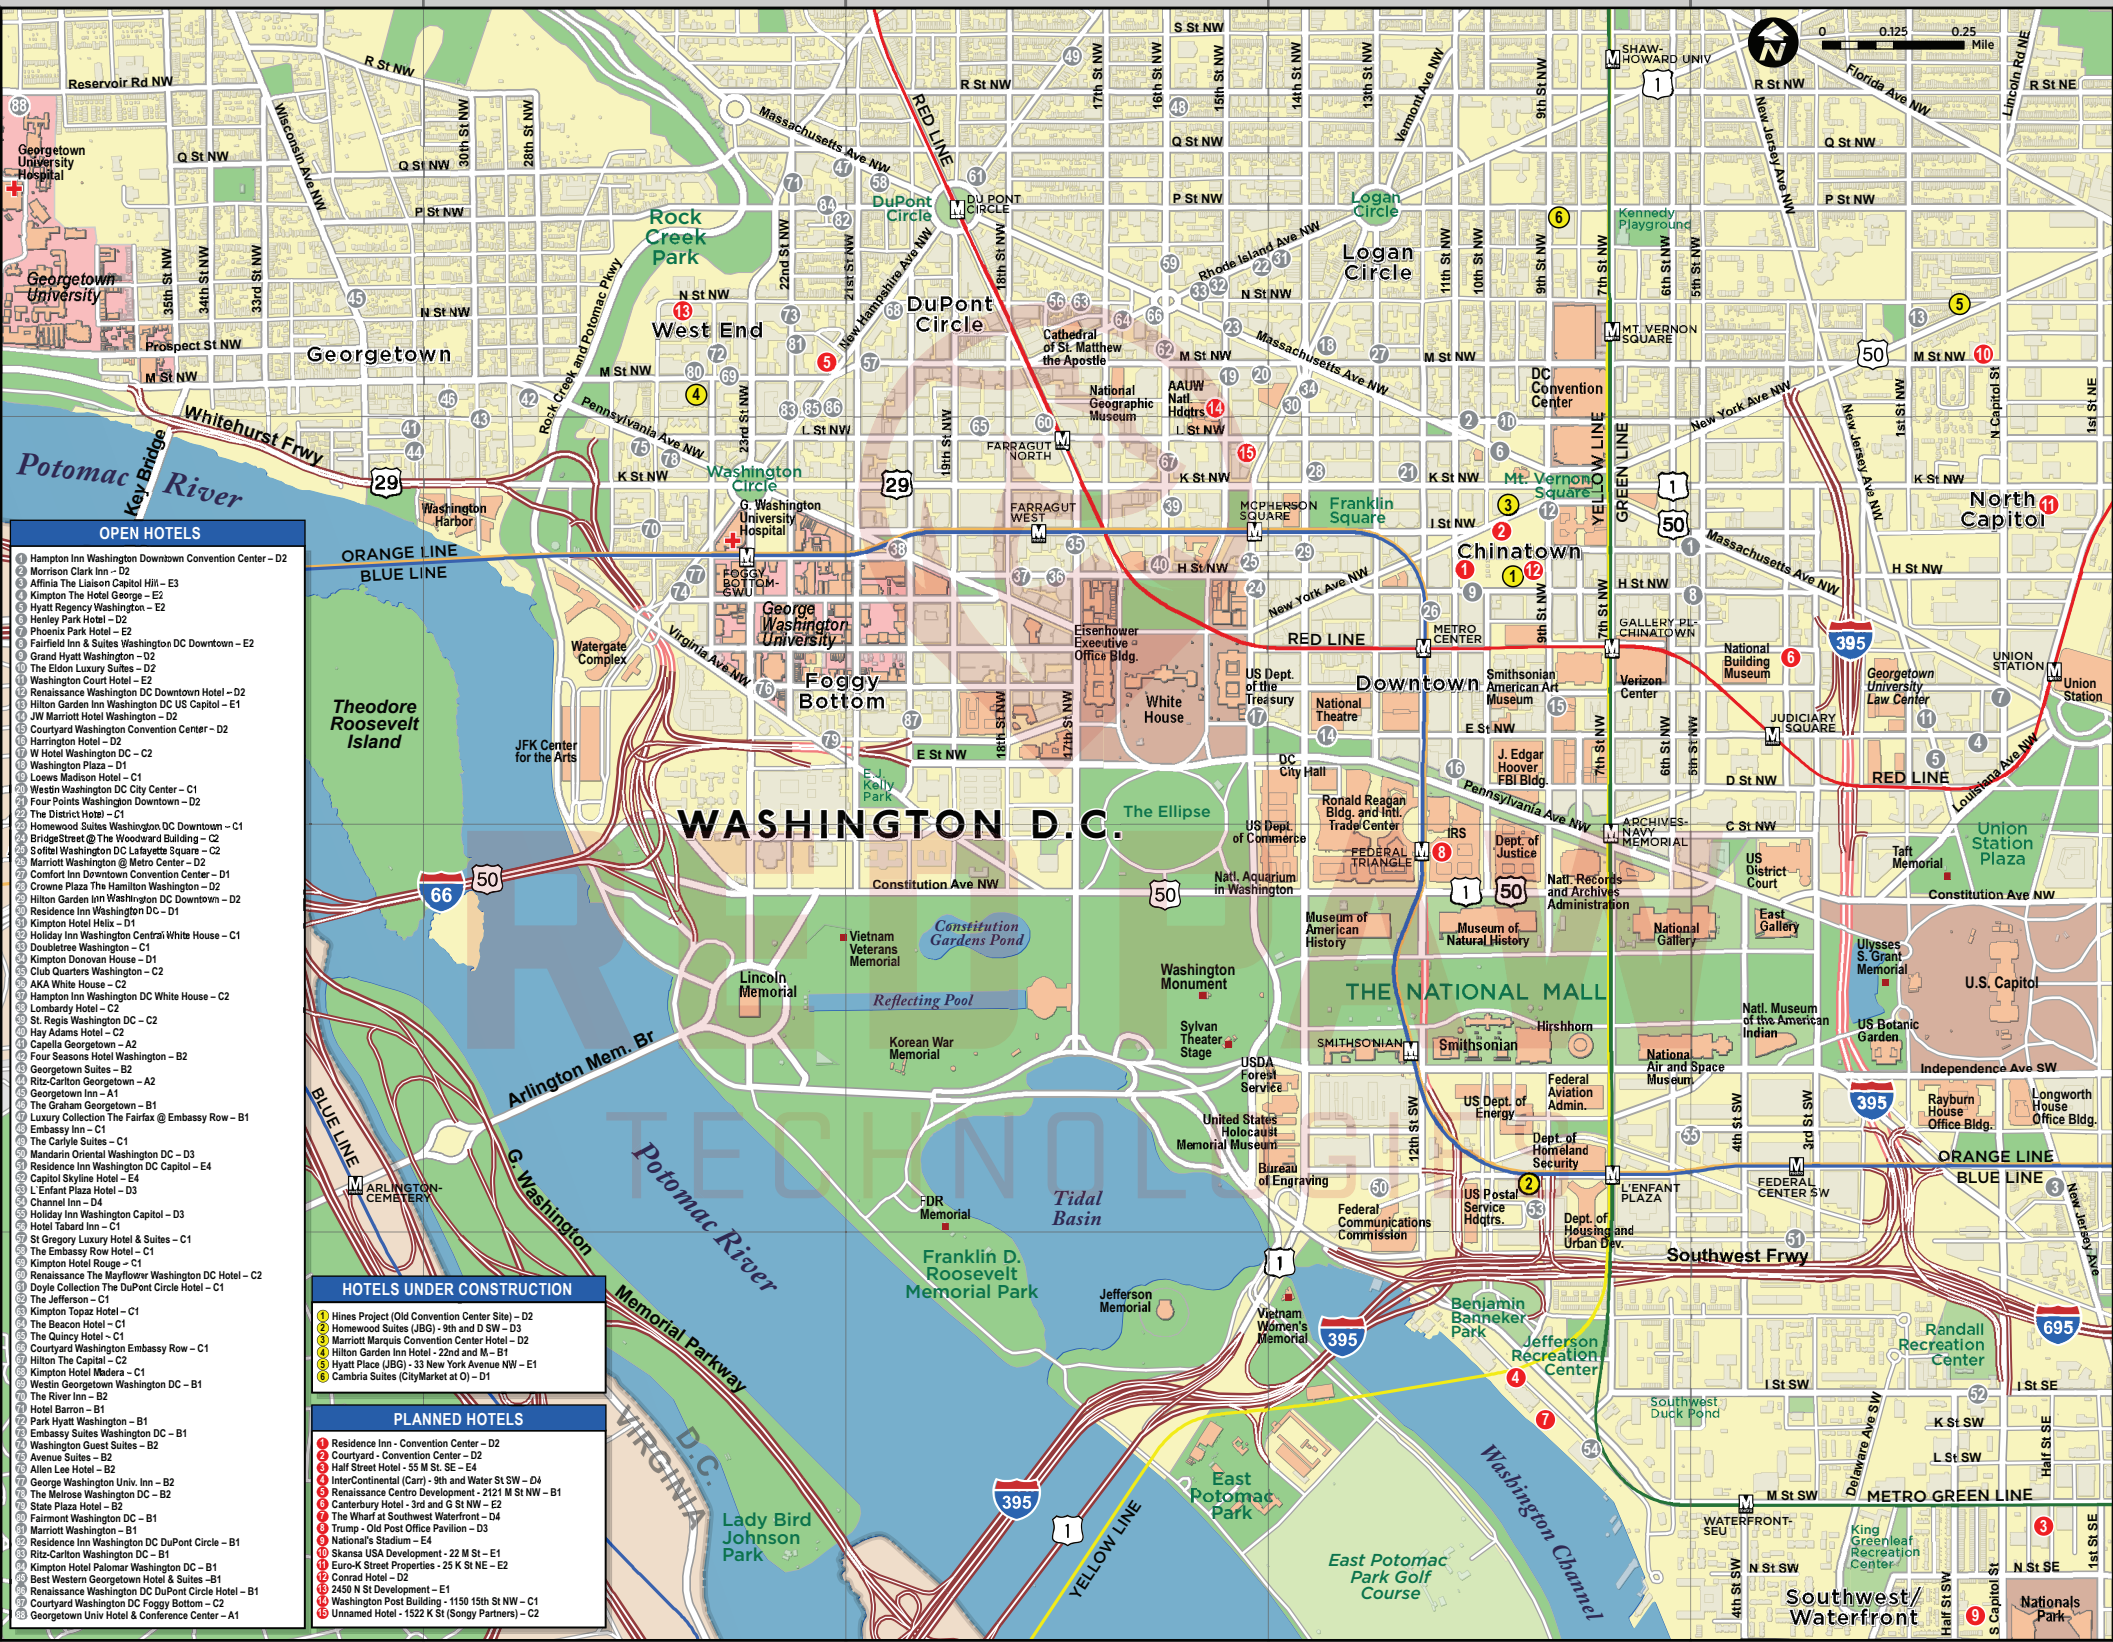

A

B

C

D

E

1

1

2

2

3

3

4

4

OPEN HOTELS

HOTELS UNDER CONSTRUCTION

PLANNED HOTELS